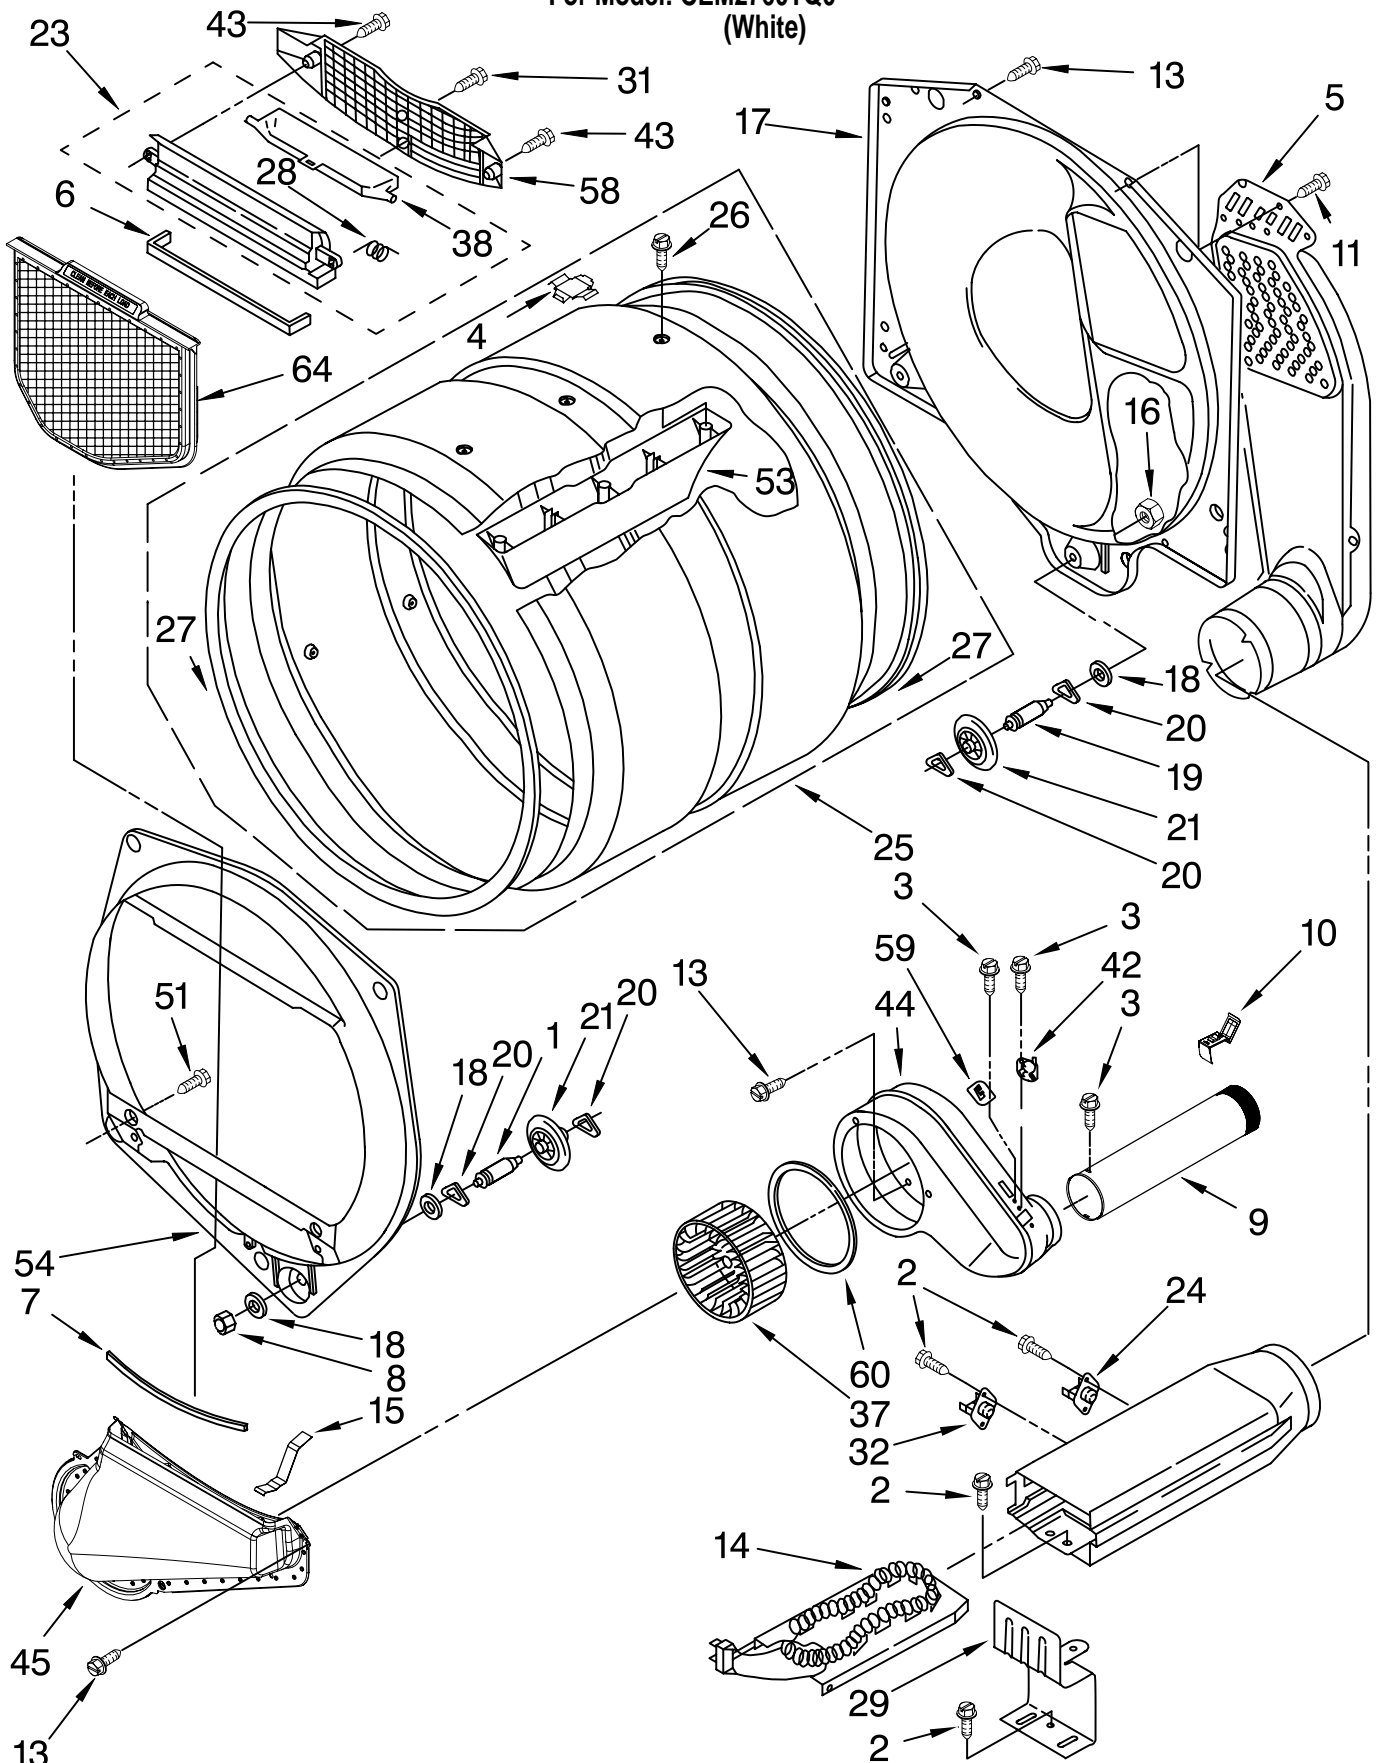

BULKHEAD PARTS

For Model: CEM2760TQ0
(White)

FOR ORDERING INFORMATION REFER TO PARTS PRICE LIST

BULKHEAD PARTS

For Model: CEM2760TQ0
(White)

Illus. No.	Part No.	DESCRIPTION	Illus. No.	Part No.	DESCRIPTION	Illus. No.	Part No.	DESCRIPTION
1	8575324	Shaft, R.H. Thread	17	3387809	Bulkhead, Rear	32	3391914	Thermostat 295°F (146°C)
2	90767	Screw, 8-18 x 3/8	18	3387459	Washer, Support	37	697772	Wheel, Blower
3	8533971	Screw, 8-18 x 5/16	19	8575325	Shaft, L.H. Thread	38	3394984	Door, Lint Screen
4	8066086	Drum Hole Plug	20	690997	Ring, Tri	42	3387138	Thermostat, Internal-Bias
5	697354	Air Duct Assembly	21	8536973	Roller, Support	43	3387230	Screw, 10-16 x 3/4
6	697813	Seal, Outlet Housing	23	3394985	Housing, Outlet	44	8544362	Housing, Blower
7	697814	Seal, Drum Front	24	8318314	Thermal Cut-Off (Includes Illus. 32)	45	8066168	Lint Duct Assembly
8	3934666	Nut, 3/8 x 16 (R.H.)	25	8318215	Drum Complete	51	3357011	Screw, 10-16 x 1/2
9	8066224	Exhaust Pipe	26	W10109200	Screw, 11-16 x 3/4	53	697693	Baffle, Drum (3)
10	8572105	Clip	27	697694	Seal, Drum	54	697557	Bulkhead, Front
11	693995	Screw, 8-18 x 3/8	28	3394986	Spring, Lint Screen	58	8299979	Grill, Outlet
12	3392537	Box, Heater	29	8066099	Bracket, Heater Box	59	3392519	Thermal Fuse
13	3390647	Screw, 8-18 x 1/2	31	487909	Screw, 8-15 x 1/2	60	697770	Seal, Cover Plate
14	3387748	Element, Heater				64	8066170	Screen, Lint
15	8066208	Clip-Spring						
16	W10001120	Nut, 3/8-16 (L.H.)						

FOR ORDERING INFORMATION REFER TO PARTS PRICE LIST